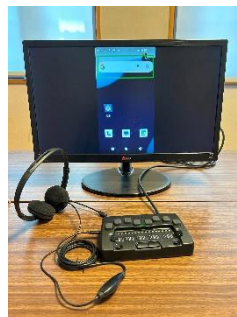

# BRaille PHONE

A new generation braille display that can also make phone calls.

Built-in SIM card, so you can access the internet anytime, anywhere.

The Braille Phone is a new generation 16-digit braille display that can fit a built-in SIM card and is compatible with Android.

The built-in SIM card allows you to access the Internet anywhere, and Wi-Fi is also available.

In addition, it is compatible with Android, and various software can be used via Google Play, as well as making calls and using LINE. Just like a regular braille display, it can be connected to a computer and use various braille software.

Various settings can be easily adjusted using the voice function and braille key operation.

You can enjoy a variety of functions, such as mutual communication using braille data and voice communication via LINE.