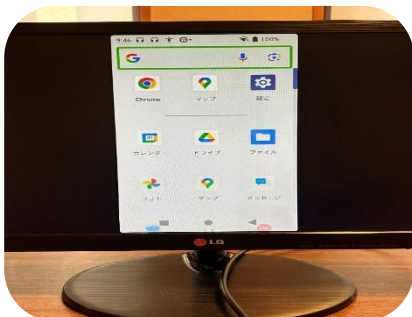

# BRaille PHONE

A new generation braille display that can also make phone calls.

Built-in SIM card, so you can access the internet anytime, anywhere.

The Braille Phone is a new generation 16-digit braille display that can fit a built-in SIM card and is compatible with Android.

The built-in SIM card allows you to access the Internet anywhere, and Wi-Fi is also available.

In addition, it is compatible with Android, and various software can be used via Google Play, as well as making calls and using LINE. Just like a regular braille display, it can be connected to a computer and use various braille software.

Various settings can be easily adjusted using the voice function and braille key operation.

You can enjoy a variety of functions, such as mutual communication using braille data and voice communication via LINE.